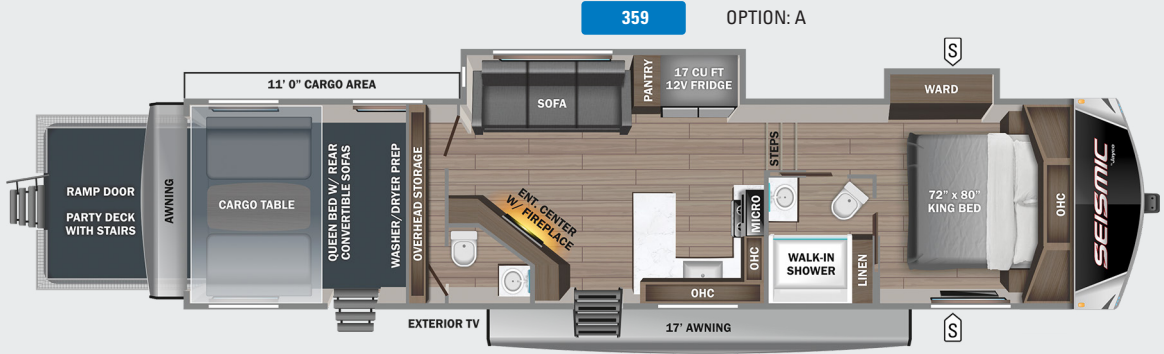

OPTIONS

A

B

C

STORAGE

MICRO

MICROWAVE

OHC

OVERHEAD CABINETS

FRIDGE

REFRIGERATOR

WARD

WARDROBE