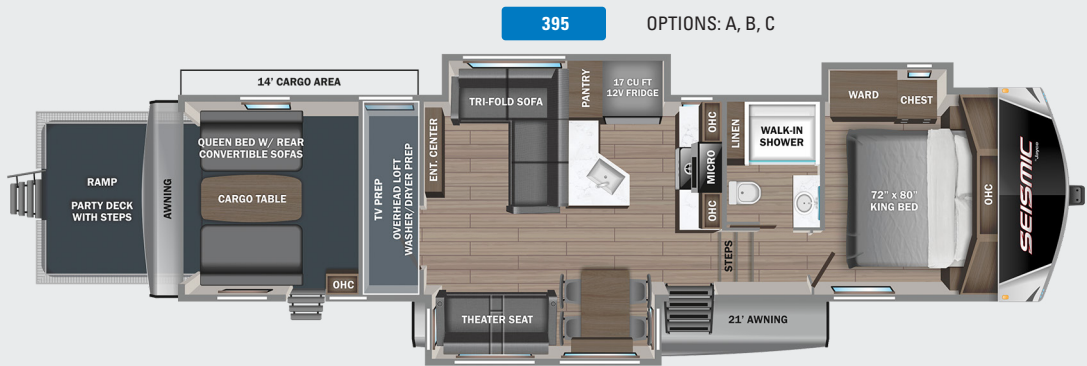

OPTIONS

A

B

C

STORAGE

MICRO

MICROWAVE

OHC

OVERHEAD CABINETS

FRIDGE

REFRIGERATOR

WARD

WARDROBE