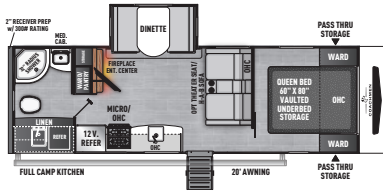

COACHMEN

FREEDOM EXPRESS

ULTRA LITE • SELECT

FREEDOM EXPRESS ULTRA LITE TRAVEL TRAILERS

192 RBS EXTERIOR LENGTH 22' 5"

22 MLS EXTERIOR LENGTH 26' 10"

245 RKS EXTERIOR LENGTH 28' 5"

252 RBS EXTERIOR LENGTH 29' 7"

258 BHS EXTERIOR LENGTH 29' 6"

259 FKDS EXTERIOR LENGTH 29' 10"

274 RKS EXTERIOR LENGTH 31' 10"

288 BHDS EXTERIOR LENGTH 32' 9"

292 BHDS EXTERIOR LENGTH 33' 4"

298 FDS EXTERIOR LENGTH 35' 5"

320 BHDS EXTERIOR LENGTH 36' 10"

SELECT EDITION

18 SE EXTERIOR LENGTH 21' 3"

19 SE EXTERIOR LENGTH 22' 5"

247 SE EXTERIOR LENGTH 28' 2"

29 SE EXTERIOR LENGTH 33' 4"

31 SE EXTERIOR LENGTH 35' 6"

SELECT EDITION	18 SE	19 SE	247 SE	29 SE	31 SE
UVW (LBS.)	3,894	4,340	5,312	6,372	7,172
HITCH WEIGHT (LBS.)	490	428	599	712	884
CARRYING CAPACITY (LBS.)	2,068	1,582	1,644	3,056	2,328
EXT. LENGTH (INCL. BUMPER TO HITCH)	21' 3"	22' 5"	28' 2"	33' 4"	35' 6"
EXT. HEIGHT (INCL. A/C)	10' 7"	10' 7"	11' 0"	11' 1"	11' 3"
INT. HEIGHT (COACH)	81"	81"	81"	81"	81"
AWNING LENGTH	14'	14'	18'	16'	16'
WATER CAP. (GAL.) FRESH/GREY/WASTE	52/35/35	50/35/35	52/35/35	50/35/35	50/35/35
TIRE SIZE	ST205/75R14D	ST205/75R14D	ST205/75R14D	ST225/75R15E	ST225/75R15E