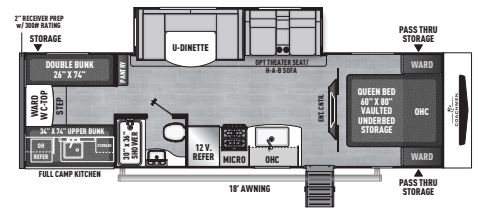

258 BHS EXTERIOR LENGTH 29' 6"

259 FKDS EXTERIOR LENGTH 29' 10"

274 RKS EXTERIOR LENGTH 31' 10"

288 BHDS EXTERIOR LENGTH 32' 9"

292 BHDS EXTERIOR LENGTH 33' 4"

298 FDS EXTERIOR LENGTH 35' 5"

320 BHDS EXTERIOR LENGTH 36' 10"

SELECT EDITION

18 SE EXTERIOR LENGTH 21' 3"

19 SE EXTERIOR LENGTH 22' 5"

247 SE EXTERIOR LENGTH 28' 2"

29 SE EXTERIOR LENGTH 33' 4"

31 SE EXTERIOR LENGTH 35' 6"

SELECT EDITION	18 SE	19 SE	247 SE	29 SE	31 SE
UVW (LBS.)	3,894	4,340	5,312	6,372	7,172
HITCH WEIGHT (LBS.)	490	428	599	712	884
CARRYING CAPACITY (LBS.)	2,068	1,582	1,644	3,056	2,328
EXT. LENGTH (INCL. BUMPER TO HITCH)	21' 3"	22' 5"	28' 2"	33' 4"	35' 6"
EXT. HEIGHT (INCL. A/C)	10' 7"	10' 7"	11' 0"	11' 1"	11' 3"
INT. HEIGHT (COACH)	81"	81"	81"	81"	81"
AWNING LENGTH	14'	14'	18'	16'	16'
WATER CAP. (GAL.) FRESH/GREY/WASTE	52/35/35	50/35/35	52/35/35	50/35/35	50/35/35
TIRE SIZE	ST205/75R14D	ST205/75R14D	ST205/75R14D	ST225/75R15E	ST225/75R15E