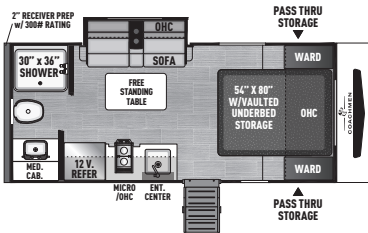

258 BHS EXTERIOR LENGTH 29' 6"

259 FKDS EXTERIOR LENGTH 29' 10"

274 RKS EXTERIOR LENGTH 31' 10"

288 BHDS EXTERIOR LENGTH 32' 9"

292 BHDS EXTERIOR LENGTH 33' 4"

298 FDS EXTERIOR LENGTH 35' 5"

320 BHDS EXTERIOR LENGTH 36' 10"

SELECT EDITION

18 SE EXTERIOR LENGTH 21' 3"

19 SE EXTERIOR LENGTH 22' 5"

247 SE EXTERIOR LENGTH 28' 2"

29 SE EXTERIOR LENGTH 33' 4"

31 SE EXTERIOR LENGTH 35' 6"

SELECT EDITION	18 SE	19 SE	247 SE	29 SE	31 SE
UVW (LBS.)	3,894	4,340	5,312	6,372	7,172
HITCH WEIGHT (LBS.)	490	428	599	712	884
CARRYING CAPACITY (LBS.)	2,068	1,582	1,644	3,056	2,328
EXT. LENGTH (INCL. BUMPER TO HITCH)	21' 3"	22' 5"	28' 2"	33' 4"	35' 6"
EXT. HEIGHT (INCL. A/C)	10' 7"	10' 7"	11' 0"	11' 1"	11' 3"
INT. HEIGHT (COACH)	81"	81"	81"	81"	81"
AWNING LENGTH	14'	14'	18'	16'	16'
WATER CAP. (GAL.) FRESH/GREY/WASTE	52/35/35	50/35/35	52/35/35	50/35/35	50/35/35
TIRE SIZE	ST205/75R14D	ST205/75R14D	ST205/75R14D	ST225/75R15E	ST225/75R15E