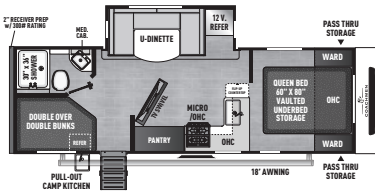

COACHMEN

FREEDOM EXPRESS

ULTRA LITE • SELECT

FREEDOM EXPRESS ULTRA LITE TRAVEL TRAILERS

192 RBS EXTERIOR LENGTH 22' 5"

22 MLS EXTERIOR LENGTH 26' 10"

245 RKS EXTERIOR LENGTH 28' 5"

252 RBS EXTERIOR LENGTH 29' 7"

258 BHS EXTERIOR LENGTH 29' 6"

259 FKDS EXTERIOR LENGTH 29' 10"

274 RKS EXTERIOR LENGTH 31' 10"

288 BHDS EXTERIOR LENGTH 32' 9"

292 BHDS EXTERIOR LENGTH 33' 4"

298 FDS EXTERIOR LENGTH 35' 5"

320 BHDS EXTERIOR LENGTH 36' 10"

SELECT EDITION

18 SE EXTERIOR LENGTH 21' 3"

19 SE EXTERIOR LENGTH 22' 5"

247 SE EXTERIOR LENGTH 28' 2"

29 SE EXTERIOR LENGTH 33' 4"

31 SE EXTERIOR LENGTH 35' 6"

SELECT EDITION	18 SE	19 SE	247 SE	29 SE	31 SE
UVW (LBS.)	3,894	4,340	5,312	6,372	7,172
HITCH WEIGHT (LBS.)	490	428	599	712	884
CARRYING CAPACITY (LBS.)	2,068	1,582	1,644	3,056	2,328
EXT. LENGTH (INCL. BUMPER TO HITCH)	21' 3"	22' 5"	28' 2"	33' 4"	35' 6"
EXT. HEIGHT (INCL. A/C)	10' 7"	10' 7"	11' 0"	11' 1"	11' 3"
INT. HEIGHT (COACH)	81"	81"	81"	81"	81"
AWNING LENGTH	14'	14'	18'	16'	16'
WATER CAP. (GAL.) FRESH/GREY/WASTE	52/35/35	50/35/35	52/35/35	50/35/35	50/35/35
TIRE SIZE	ST205/75R14D	ST205/75R14D	ST205/75R14D	ST225/75R15E	ST225/75R15E