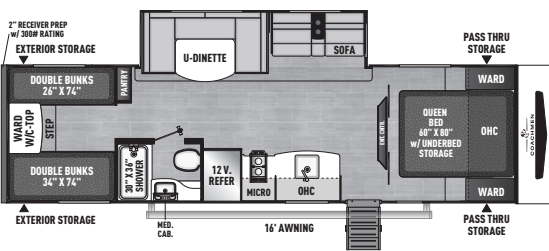

324 RLDS EXTERIOR LENGTH 36' 10"

326 BHDS EXTERIOR LENGTH 36' 10"

ULTRA LITE TRAVEL TRAILERS	192 RBS	22 MLS	245 RKS	252 RBS	258 BHS	259 FKDS	274 RKS	288 BHDS	292 BHDS	298 FDS	320 BHDS	324 RLDS	326 BHDS
UVW (LBS.)	4,418	5,564	5,842	6,072	6,108	6,752	6,640	6,692	6,772	7,200	8,494	8,665	8,356
HITCH WEIGHT (LBS.)	490	628	617	710	758	752	824	680	734	1,020	1,092	1,110	1,156
CARRYING CAPACITY (LBS.)	1,582	1,998	1,620	1,490	1,492	2,210	2,360	2,270	2,728	1,800	1,968	1,796	2,104
EXT. LENGTH (INCL. BUMPER TO HITCH)	22' 5"	26' 10"	28' 5"	29' 7"	29' 6"	29' 10"	31' 10"	32' 9"	33' 4"	35' 5"	36' 10"	36' 10"	36' 10"
EXT. HEIGHT (INCL. A/C)	10' 7"	11' 1"	11' 1"	11' 1"	11' 1"	11' 3"	11' 1"	11' 1"	11' 1"	11' 3"	11' 3"	11' 4"	11' 3"
INT. HEIGHT (COACH)	81"	81"	81"	81"	81"	81"	81"	81"	81"	81"	81"	81"	81"
AWNING LENGTH	14'	18'	17'	20'	18'	18'	18'	20'	18'	20'	20'	10', 12'	11', 8'
WATER CAP. (GAL.) FRESH/GREY/WASTE	52/35/35	52/35/35	52/35/35	52/35/35	52/70/35	52/70/35	52/70/35	52/35/35	52/35/35	52/35/35	52/70/35	52/35/35	52/70/70
TIRE SIZE	ST205/75R14D	ST205/75R14D	ST205/75R14D	ST205/75R14D	ST205/75R14D	ST225/75R15E	ST225/75R15E	ST225/75R15E	ST225/75R15E	ST225/75R15E	ST225/75R15E	ST225/75R15E	ST225/75R15E

SELECT EDITION

18 SE EXTERIOR LENGTH 21' 3"

19 SE EXTERIOR LENGTH 22' 5"

247 SE EXTERIOR LENGTH 28' 2"

29 SE EXTERIOR LENGTH 33' 4"

31 SE EXTERIOR LENGTH 35' 6"

SELECT EDITION	18 SE	19 SE	247 SE	29 SE	31 SE
UVW (LBS.)	3,894	4,340	5,312	6,372	7,172
HITCH WEIGHT (LBS.)	490	428	599	712	884
CARRYING CAPACITY (LBS.)	2,068	1,582	1,644	3,056	2,328
EXT. LENGTH (INCL. BUMPER TO HITCH)	21' 3"	22' 5"	28' 2"	33' 4"	35' 6"
EXT. HEIGHT (INCL. A/C)	10' 7"	10' 7"	11' 0"	11' 1"	11' 3"
INT. HEIGHT (COACH)	81"	81"	81"	81"	81"
AWNING LENGTH	14'	14'	18'	16'	16'
WATER CAP. (GAL.) FRESH/GREY/WASTE	52/35/35	50/35/35	52/35/35	50/35/35	50/35/35
TIRE SIZE	ST205/75R14D	ST205/75R14D	ST205/75R14D	ST225/75R15E	ST225/75R15E