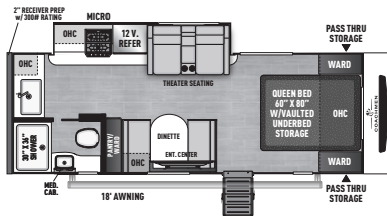

COACHMEN

FREEDOM EXPRESS

ULTRA LITE • SELECT

FREEDOM EXPRESS ULTRA LITE TRAVEL TRAILERS

192 RBS EXTERIOR LENGTH 22' 5"

22 MLS EXTERIOR LENGTH 26' 10"

245 RKS EXTERIOR LENGTH 28' 5"

252 RBS EXTERIOR LENGTH 29' 7"

258 BHS EXTERIOR LENGTH 29' 6"

259 FKDS EXTERIOR LENGTH 29' 10"

274 RKS EXTERIOR LENGTH 31' 10"

288 BHDS EXTERIOR LENGTH 32' 9"

292 BHDS EXTERIOR LENGTH 33' 4"

298 FDS EXTERIOR LENGTH 35' 5"

320 BHDS EXTERIOR LENGTH 36' 10"

SELECT EDITION

18 SE EXTERIOR LENGTH 21' 3"

19 SE EXTERIOR LENGTH 22' 5"

247 SE EXTERIOR LENGTH 28' 2"

29 SE EXTERIOR LENGTH 33' 4"

31 SE EXTERIOR LENGTH 35' 6"

SELECT EDITION	18 SE	19 SE	247 SE	29 SE	31 SE
UVW (LBS.)	3,894	4,340	5,312	6,372	7,172
HITCH WEIGHT (LBS.)	490	428	599	712	884
CARRYING CAPACITY (LBS.)	2,068	1,582	1,644	3,056	2,328
EXT. LENGTH (INCL. BUMPER TO HITCH)	21' 3"	22' 5"	28' 2"	33' 4"	35' 6"
EXT. HEIGHT (INCL. A/C)	10' 7"	10' 7"	11' 0"	11' 1"	11' 3"
INT. HEIGHT (COACH)	81"	81"	81"	81"	81"
AWNING LENGTH	14'	14'	18'	16'	16'
WATER CAP. (GAL.) FRESH/GREY/WASTE	52/35/35	50/35/35	52/35/35	50/35/35	50/35/35
TIRE SIZE	ST205/75R14D	ST205/75R14D	ST205/75R14D	ST225/75R15E	ST225/75R15E