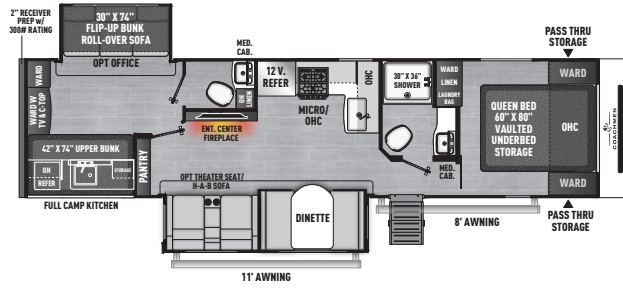

324 RLDS EXTERIOR LENGTH 36' 10"

326 BHDS EXTERIOR LENGTH 36' 10"

ULTRA LITE TRAVEL TRAILERS	192 RBS	22 MLS	245 RKS	252 RBS	258 BHS	259 FKDS	274 RKS	288 BHDS	292 BHDS	298 FDS	320 BHDS	324 RLDS	326 BHDS
UVW (LBS.)	4,418	5,564	5,842	6,072	6,108	6,752	6,640	6,692	6,772	7,200	8,494	8,665	8,356
HITCH WEIGHT (LBS.)	490	628	617	710	758	752	824	680	734	1,020	1,092	1,110	1,156
CARRYING CAPACITY (LBS.)	1,582	1,998	1,620	1,490	1,492	2,210	2,360	2,270	2,728	1,800	1,968	1,796	2,104
EXT. LENGTH (INCL. BUMPER TO HITCH)	22' 5"	26' 10"	28' 5"	29' 7"	29' 6"	29' 10"	31' 10"	32' 9"	33' 4"	35' 5"	36' 10"	36' 10"	36' 10"
EXT. HEIGHT (INCL. A/C)	10' 7"	11' 1"	11' 1"	11' 1"	11' 1"	11' 3"	11' 1"	11' 1"	11' 1"	11' 3"	11' 3"	11' 4"	11' 3"
INT. HEIGHT (COACH)	81"	81"	81"	81"	81"	81"	81"	81"	81"	81"	81"	81"	81"
AWNING LENGTH	14'	18'	17'	20'	18'	18'	18'	20'	18'	20'	20'	10', 12'	11', 8'
WATER CAP. (GAL.) FRESH/GREY/WASTE	52/35/35	52/35/35	52/35/35	52/35/35	52/70/35	52/70/35	52/70/35	52/35/35	52/35/35	52/35/35	52/70/35	52/35/35	52/70/70
TIRE SIZE	ST205/75R14D	ST205/75R14D	ST205/75R14D	ST205/75R14D	ST205/75R14D	ST225/75R15E	ST225/75R15E	ST225/75R15E	ST225/75R15E	ST225/75R15E	ST225/75R15E	ST225/75R15E	ST225/75R15E

SELECT EDITION

18 SE EXTERIOR LENGTH 21' 3"

19 SE EXTERIOR LENGTH 22' 5"

247 SE EXTERIOR LENGTH 28' 2"

29 SE EXTERIOR LENGTH 33' 4"

31 SE EXTERIOR LENGTH 35' 6"

SELECT EDITION	18 SE	19 SE	247 SE	29 SE	31 SE
UVW (LBS.)	3,894	4,340	5,312	6,372	7,172
HITCH WEIGHT (LBS.)	490	428	599	712	884
CARRYING CAPACITY (LBS.)	2,068	1,582	1,644	3,056	2,328
EXT. LENGTH (INCL. BUMPER TO HITCH)	21' 3"	22' 5"	28' 2"	33' 4"	35' 6"
EXT. HEIGHT (INCL. A/C)	10' 7"	10' 7"	11' 0"	11' 1"	11' 3"
INT. HEIGHT (COACH)	81"	81"	81"	81"	81"
AWNING LENGTH	14'	14'	18'	16'	16'
WATER CAP. (GAL.) FRESH/GREY/WASTE	52/35/35	50/35/35	52/35/35	50/35/35	50/35/35
TIRE SIZE	ST205/75R14D	ST205/75R14D	ST205/75R14D	ST225/75R15E	ST225/75R15E