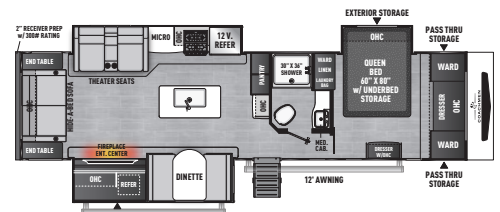

258 BHS EXTERIOR LENGTH 29' 6"

259 FKDS EXTERIOR LENGTH 29' 10"

274 RKS EXTERIOR LENGTH 31' 10"

288 BHDS EXTERIOR LENGTH 32' 9"

292 BHDS EXTERIOR LENGTH 33' 4"

298 FDS EXTERIOR LENGTH 35' 5"

320 BHDS EXTERIOR LENGTH 36' 10"

SELECT EDITION

18 SE EXTERIOR LENGTH 21' 3"

19 SE EXTERIOR LENGTH 22' 5"

247 SE EXTERIOR LENGTH 28' 2"

29 SE EXTERIOR LENGTH 33' 4"

31 SE EXTERIOR LENGTH 35' 6"

SELECT EDITION	18 SE	19 SE	247 SE	29 SE	31 SE
UVW (LBS.)	3,894	4,340	5,312	6,372	7,172
HITCH WEIGHT (LBS.)	490	428	599	712	884
CARRYING CAPACITY (LBS.)	2,068	1,582	1,644	3,056	2,328
EXT. LENGTH (INCL. BUMPER TO HITCH)	21' 3"	22' 5"	28' 2"	33' 4"	35' 6"
EXT. HEIGHT (INCL. A/C)	10' 7"	10' 7"	11' 0"	11' 1"	11' 3"
INT. HEIGHT (COACH)	81"	81"	81"	81"	81"
AWNING LENGTH	14'	14'	18'	16'	16'
WATER CAP. (GAL.) FRESH/GREY/WASTE	52/35/35	50/35/35	52/35/35	50/35/35	50/35/35
TIRE SIZE	ST205/75R14D	ST205/75R14D	ST205/75R14D	ST225/75R15E	ST225/75R15E