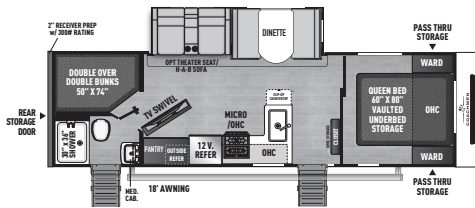

288 BHDS EXTERIOR LENGTH 32' 9"