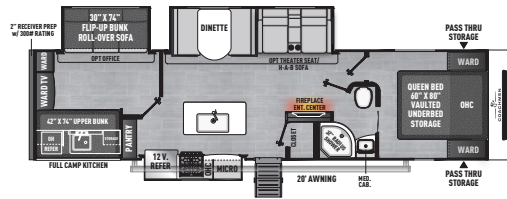

258 BHS EXTERIOR LENGTH 29' 6"

259 FKDS EXTERIOR LENGTH 29' 10"

274 RKS EXTERIOR LENGTH 31' 10"

288 BHDS EXTERIOR LENGTH 32' 9"

292 BHDS EXTERIOR LENGTH 33' 4"

298 FDS EXTERIOR LENGTH 35' 5"

320 BHDS EXTERIOR LENGTH 36' 10"

SELECT EDITION

18 SE EXTERIOR LENGTH 21' 3"

19 SE EXTERIOR LENGTH 22' 5"

247 SE EXTERIOR LENGTH 28' 2"

29 SE EXTERIOR LENGTH 33' 4"

31 SE EXTERIOR LENGTH 35' 6"

SELECT EDITION	18 SE	19 SE	247 SE	29 SE	31 SE
UVW (LBS.)	3,894	4,340	5,312	6,372	7,172
HITCH WEIGHT (LBS.)	490	428	599	712	884
CARRYING CAPACITY (LBS.)	2,068	1,582	1,644	3,056	2,328
EXT. LENGTH (INCL. BUMPER TO HITCH)	21' 3"	22' 5"	28' 2"	33' 4"	35' 6"
EXT. HEIGHT (INCL. A/C)	10' 7"	10' 7"	11' 0"	11' 1"	11' 3"
INT. HEIGHT (COACH)	81"	81"	81"	81"	81"
AWNING LENGTH	14'	14'	18'	16'	16'
WATER CAP. (GAL.) FRESH/GREY/WASTE	52/35/35	50/35/35	52/35/35	50/35/35	50/35/35
TIRE SIZE	ST205/75R14D	ST205/75R14D	ST205/75R14D	ST225/75R15E	ST225/75R15E