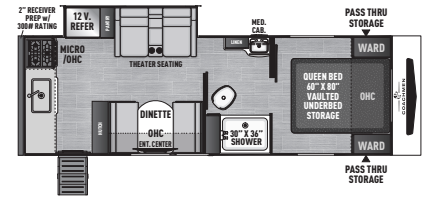

COACHMEN

FREEDOM EXPRESS

ULTRA LITE • SELECT

FREEDOM EXPRESS ULTRA LITE TRAVEL TRAILERS

192 RBS EXTERIOR LENGTH 22' 5"

22 MLS EXTERIOR LENGTH 26' 10"

245 RKS EXTERIOR LENGTH 28' 5"

252 RBS EXTERIOR LENGTH 29' 7"

SELECT EDITION

18 SE EXTERIOR LENGTH 21' 3"

19 SE EXTERIOR LENGTH 22' 5"

247 SE EXTERIOR LENGTH 28' 2"

29 SE EXTERIOR LENGTH 33' 4"

31 SE EXTERIOR LENGTH 35' 6"

SELECT EDITION	18 SE	19 SE	247 SE	29 SE	31 SE
UVW (LBS.)	3,894	4,340	5,312	6,372	7,172
HITCH WEIGHT (LBS.)	490	428	599	712	884
CARRYING CAPACITY (LBS.)	2,068	1,582	1,644	3,056	2,328
EXT. LENGTH (INCL. BUMPER TO HITCH)	21' 3"	22' 5"	28' 2"	33' 4"	35' 6"
EXT. HEIGHT (INCL. A/C)	10' 7"	10' 7"	11' 0"	11' 1"	11' 3"
INT. HEIGHT (COACH)	81"	81"	81"	81"	81"
AWNING LENGTH	14'	14'	18'	16'	16'
WATER CAP. (GAL.) FRESH/GREY/WASTE	52/35/35	50/35/35	52/35/35	50/35/35	50/35/35
TIRE SIZE	ST205/75R14D	ST205/75R14D	ST205/75R14D	ST225/75R15E	ST225/75R15E