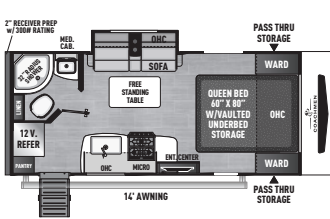

COACHMEN

FREEDOM EXPRESS

ULTRA LITE • SELECT

FREEDOM EXPRESS ULTRA LITE TRAVEL TRAILERS

192 RBS EXTERIOR LENGTH 22' 5"

22 MLS EXTERIOR LENGTH 26' 10"

245 RKS EXTERIOR LENGTH 28' 5"

252 RBS EXTERIOR LENGTH 29' 7"

SELECT EDITION

18 SE EXTERIOR LENGTH 21' 3"

19 SE EXTERIOR LENGTH 22' 5"

247 SE EXTERIOR LENGTH 28' 2"

29 SE EXTERIOR LENGTH 33' 4"

31 SE EXTERIOR LENGTH 35' 6"

SELECT EDITION	18 SE	19 SE	247 SE	29 SE	31 SE
UVW (LBS.)	3,894	4,340	5,312	6,372	7,172
HITCH WEIGHT (LBS.)	490	428	599	712	884
CARRYING CAPACITY (LBS.)	2,068	1,582	1,644	3,056	2,328
EXT. LENGTH (INCL. BUMPER TO HITCH)	21' 3"	22' 5"	28' 2"	33' 4"	35' 6"
EXT. HEIGHT (INCL. A/C)	10' 7"	10' 7"	11' 0"	11' 1"	11' 3"
INT. HEIGHT (COACH)	81"	81"	81"	81"	81"
AWNING LENGTH	14'	14'	18'	16'	16'
WATER CAP. (GAL.) FRESH/GREY/WASTE	52/35/35	50/35/35	52/35/35	50/35/35	50/35/35
TIRE SIZE	ST205/75R14D	ST205/75R14D	ST205/75R14D	ST225/75R15E	ST225/75R15E