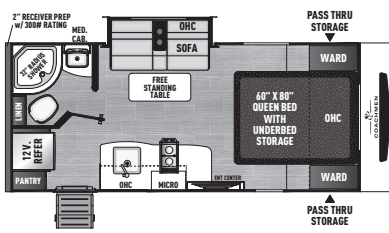

324 RLDS EXTERIOR LENGTH 36' 10"

326 BHDS EXTERIOR LENGTH 36' 10"

ULTRA LITE TRAVEL TRAILERS	192 RBS	22 MLS	245 RKS	252 RBS	258 BHS	259 FKDS	274 RKS	288 BHDS	292 BHDS	298 FDS	320 BHDS	324 RLDS	326 BHDS
UVW (LBS.)	4,418	5,564	5,842	6,072	6,108	6,752	6,640	6,692	6,772	7,200	8,494	8,665	8,356
HITCH WEIGHT (LBS.)	490	628	617	710	758	752	824	680	734	1,020	1,092	1,110	1,156
CARRYING CAPACITY (LBS.)	1,582	1,998	1,620	1,490	1,492	2,210	2,360	2,270	2,728	1,800	1,968	1,796	2,104
EXT. LENGTH (INCL. BUMPER TO HITCH)	22' 5"	26' 10"	28' 5"	29' 7"	29' 6"	29' 10"	31' 10"	32' 9"	33' 4"	35' 5"	36' 10"	36' 10"	36' 10"
EXT. HEIGHT (INCL. A/C)	10' 7"	11' 1"	11' 1"	11' 1"	11' 1"	11' 3"	11' 1"	11' 1"	11' 1"	11' 3"	11' 3"	11' 4"	11' 3"
INT. HEIGHT (COACH)	81"	81"	81"	81"	81"	81"	81"	81"	81"	81"	81"	81"	81"
AWNING LENGTH	14'	18'	17'	20'	18'	18'	18'	20'	18'	20'	20'	10', 12'	11', 8'
WATER CAP. (GAL.) FRESH/GREY/WASTE	52/35/35	52/35/35	52/35/35	52/35/35	52/70/35	52/70/35	52/70/35	52/35/35	52/35/35	52/35/35	52/70/35	52/35/35	52/70/70
TIRE SIZE	ST205/75R14D	ST205/75R14D	ST205/75R14D	ST205/75R14D	ST205/75R14D	ST225/75R15E	ST225/75R15E	ST225/75R15E	ST225/75R15E	ST225/75R15E	ST225/75R15E	ST225/75R15E	ST225/75R15E

SELECT EDITION

18 SE EXTERIOR LENGTH 21' 3"

19 SE EXTERIOR LENGTH 22' 5"

247 SE EXTERIOR LENGTH 28' 2"

29 SE EXTERIOR LENGTH 33' 4"

31 SE EXTERIOR LENGTH 35' 6"

SELECT EDITION	18 SE	19 SE	247 SE	29 SE	31 SE
UVW (LBS.)	3,894	4,340	5,312	6,372	7,172
HITCH WEIGHT (LBS.)	490	428	599	712	884
CARRYING CAPACITY (LBS.)	2,068	1,582	1,644	3,056	2,328
EXT. LENGTH (INCL. BUMPER TO HITCH)	21' 3"	22' 5"	28' 2"	33' 4"	35' 6"
EXT. HEIGHT (INCL. A/C)	10' 7"	10' 7"	11' 0"	11' 1"	11' 3"
INT. HEIGHT (COACH)	81"	81"	81"	81"	81"
AWNING LENGTH	14'	14'	18'	16'	16'
WATER CAP. (GAL.) FRESH/GREY/WASTE	52/35/35	50/35/35	52/35/35	50/35/35	50/35/35
TIRE SIZE	ST205/75R14D	ST205/75R14D	ST205/75R14D	ST225/75R15E	ST225/75R15E