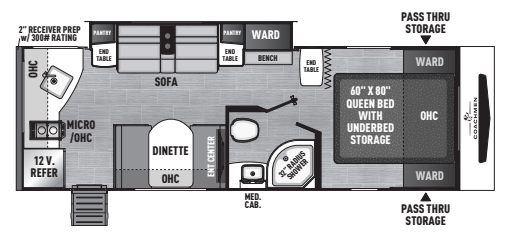

324 RLDS EXTERIOR LENGTH 36' 10"

326 BHDS EXTERIOR LENGTH 36' 10"

ULTRA LITE TRAVEL TRAILERS	192 RBS	22 MLS	245 RKS	252 RBS	258 BHS	259 FKDS	274 RKS	288 BHDS	292 BHDS	298 FDS	320 BHDS	324 RLDS	326 BHDS
UVW (LBS.)	4,418	5,564	5,842	6,072	6,108	6,752	6,640	6,692	6,772	7,200	8,494	8,665	8,356
HITCH WEIGHT (LBS.)	490	628	617	710	758	752	824	680	734	1,020	1,092	1,110	1,156
CARRYING CAPACITY (LBS.)	1,582	1,998	1,620	1,490	1,492	2,210	2,360	2,270	2,728	1,800	1,968	1,796	2,104
EXT. LENGTH (INCL. BUMPER TO HITCH)	22' 5"	26' 10"	28' 5"	29' 7"	29' 6"	29' 10"	31' 10"	32' 9"	33' 4"	35' 5"	36' 10"	36' 10"	36' 10"
EXT. HEIGHT (INCL. A/C)	10' 7"	11' 1"	11' 1"	11' 1"	11' 1"	11' 3"	11' 1"	11' 1"	11' 1"	11' 3"	11' 3"	11' 4"	11' 3"
INT. HEIGHT (COACH)	81"	81"	81"	81"	81"	81"	81"	81"	81"	81"	81"	81"	81"
AWNING LENGTH	14'	18'	17'	20'	18'	18'	18'	20'	18'	20'	20'	10', 12'	11', 8'
WATER CAP. (GAL.) FRESH/GREY/WASTE	52/35/35	52/35/35	52/35/35	52/35/35	52/70/35	52/70/35	52/70/35	52/35/35	52/35/35	52/35/35	52/70/35	52/35/35	52/70/70
TIRE SIZE	ST205/75R14D	ST205/75R14D	ST205/75R14D	ST205/75R14D	ST205/75R14D	ST225/75R15E	ST225/75R15E	ST225/75R15E	ST225/75R15E	ST225/75R15E	ST225/75R15E	ST225/75R15E	ST225/75R15E

SELECT EDITION

18 SE EXTERIOR LENGTH 21' 3"

19 SE EXTERIOR LENGTH 22' 5"

247 SE EXTERIOR LENGTH 28' 2"

29 SE EXTERIOR LENGTH 33' 4"

31 SE EXTERIOR LENGTH 35' 6"

SELECT EDITION	18 SE	19 SE	247 SE	29 SE	31 SE
UVW (LBS.)	3,894	4,340	5,312	6,372	7,172
HITCH WEIGHT (LBS.)	490	428	599	712	884
CARRYING CAPACITY (LBS.)	2,068	1,582	1,644	3,056	2,328
EXT. LENGTH (INCL. BUMPER TO HITCH)	21' 3"	22' 5"	28' 2"	33' 4"	35' 6"
EXT. HEIGHT (INCL. A/C)	10' 7"	10' 7"	11' 0"	11' 1"	11' 3"
INT. HEIGHT (COACH)	81"	81"	81"	81"	81"
AWNING LENGTH	14'	14'	18'	16'	16'
WATER CAP. (GAL.) FRESH/GREY/WASTE	52/35/35	50/35/35	52/35/35	50/35/35	50/35/35
TIRE SIZE	ST205/75R14D	ST205/75R14D	ST205/75R14D	ST225/75R15E	ST225/75R15E