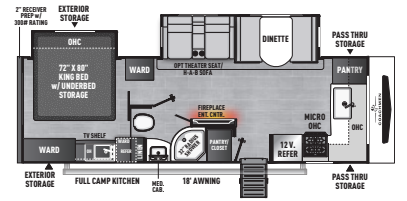

COACHMEN

FREEDOM EXPRESS

ULTRA LITE • SELECT

FREEDOM EXPRESS ULTRA LITE TRAVEL TRAILERS

192 RBS EXTERIOR LENGTH 22' 5"

22 MLS EXTERIOR LENGTH 26' 10"

245 RKS EXTERIOR LENGTH 28' 5"

252 RBS EXTERIOR LENGTH 29' 7"

258 BHS EXTERIOR LENGTH 29' 6"

259 FKDS EXTERIOR LENGTH 29' 10"

274 RKS EXTERIOR LENGTH 31' 10"

288 BHDS EXTERIOR LENGTH 32' 9"

292 BHDS EXTERIOR LENGTH 33' 4"

298 FDS EXTERIOR LENGTH 35' 5"

320 BHDS EXTERIOR LENGTH 36' 10"

SELECT EDITION

18 SE EXTERIOR LENGTH 21' 3"

19 SE EXTERIOR LENGTH 22' 5"

247 SE EXTERIOR LENGTH 28' 2"

29 SE EXTERIOR LENGTH 33' 4"

31 SE EXTERIOR LENGTH 35' 6"

SELECT EDITION	18 SE	19 SE	247 SE	29 SE	31 SE
UVW (LBS.)	3,894	4,340	5,312	6,372	7,172
HITCH WEIGHT (LBS.)	490	428	599	712	884
CARRYING CAPACITY (LBS.)	2,068	1,582	1,644	3,056	2,328
EXT. LENGTH (INCL. BUMPER TO HITCH)	21' 3"	22' 5"	28' 2"	33' 4"	35' 6"
EXT. HEIGHT (INCL. A/C)	10' 7"	10' 7"	11' 0"	11' 1"	11' 3"
INT. HEIGHT (COACH)	81"	81"	81"	81"	81"
AWNING LENGTH	14'	14'	18'	16'	16'
WATER CAP. (GAL.) FRESH/GREY/WASTE	52/35/35	50/35/35	52/35/35	50/35/35	50/35/35
TIRE SIZE	ST205/75R14D	ST205/75R14D	ST205/75R14D	ST225/75R15E	ST225/75R15E