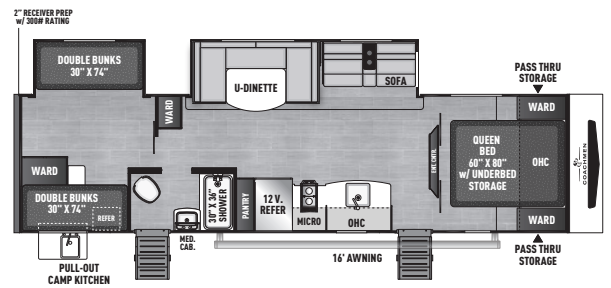

324 RLDS EXTERIOR LENGTH 36' 10"

326 BHDS EXTERIOR LENGTH 36' 10"

ULTRA LITE TRAVEL TRAILERS	192 RBS	22 MLS	245 RKS	252 RBS	258 BHS	259 FKDS	274 RKS	288 BHDS	292 BHDS	298 FDS	320 BHDS	324 RLDS	326 BHDS
UVW (LBS.)	4,418	5,564	5,842	6,072	6,108	6,752	6,640	6,692	6,772	7,200	8,494	8,665	8,356
HITCH WEIGHT (LBS.)	490	628	617	710	758	752	824	680	734	1,020	1,092	1,110	1,156
CARRYING CAPACITY (LBS.)	1,582	1,998	1,620	1,490	1,492	2,210	2,360	2,270	2,728	1,800	1,968	1,796	2,104
EXT. LENGTH (INCL. BUMPER TO HITCH)	22' 5"	26' 10"	28' 5"	29' 7"	29' 6"	29' 10"	31' 10"	32' 9"	33' 4"	35' 5"	36' 10"	36' 10"	36' 10"
EXT. HEIGHT (INCL. A/C)	10' 7"	11' 1"	11' 1"	11' 1"	11' 1"	11' 3"	11' 1"	11' 1"	11' 1"	11' 3"	11' 3"	11' 4"	11' 3"
INT. HEIGHT (COACH)	81"	81"	81"	81"	81"	81"	81"	81"	81"	81"	81"	81"	81"
AWNING LENGTH	14'	18'	17'	20'	18'	18'	18'	20'	18'	20'	20'	10', 12'	11', 8'
WATER CAP. (GAL.) FRESH/GREY/WASTE	52/35/35	52/35/35	52/35/35	52/35/35	52/70/35	52/70/35	52/70/35	52/35/35	52/35/35	52/35/35	52/70/35	52/35/35	52/70/70
TIRE SIZE	ST205/75R14D	ST205/75R14D	ST205/75R14D	ST205/75R14D	ST205/75R14D	ST225/75R15E	ST225/75R15E	ST225/75R15E	ST225/75R15E	ST225/75R15E	ST225/75R15E	ST225/75R15E	ST225/75R15E

SELECT EDITION

18 SE EXTERIOR LENGTH 21' 3"

19 SE EXTERIOR LENGTH 22' 5"

247 SE EXTERIOR LENGTH 28' 2"

29 SE EXTERIOR LENGTH 33' 4"

31 SE EXTERIOR LENGTH 35' 6"

SELECT EDITION	18 SE	19 SE	247 SE	29 SE	31 SE
UVW (LBS.)	3,894	4,340	5,312	6,372	7,172
HITCH WEIGHT (LBS.)	490	428	599	712	884
CARRYING CAPACITY (LBS.)	2,068	1,582	1,644	3,056	2,328
EXT. LENGTH (INCL. BUMPER TO HITCH)	21' 3"	22' 5"	28' 2"	33' 4"	35' 6"
EXT. HEIGHT (INCL. A/C)	10' 7"	10' 7"	11' 0"	11' 1"	11' 3"
INT. HEIGHT (COACH)	81"	81"	81"	81"	81"
AWNING LENGTH	14'	14'	18'	16'	16'
WATER CAP. (GAL.) FRESH/GREY/WASTE	52/35/35	50/35/35	52/35/35	50/35/35	50/35/35
TIRE SIZE	ST205/75R14D	ST205/75R14D	ST205/75R14D	ST225/75R15E	ST225/75R15E