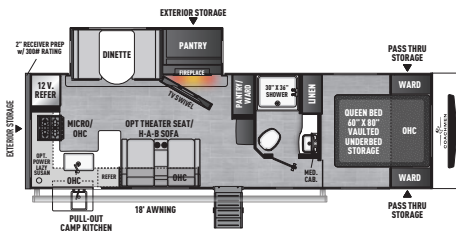

274 RKS EXTERIOR LENGTH 31' 10"