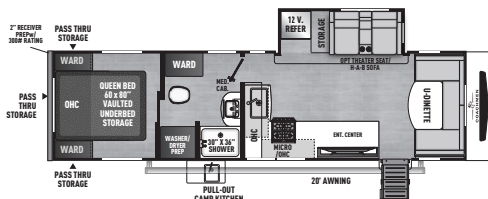

298 FDS EXTERIOR LENGTH 35' 5"