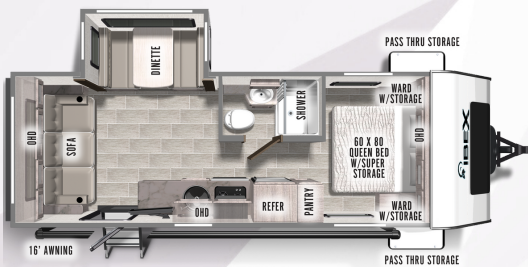

**7' WIDE**

**19MBH**

LENGTH: 24'4" UVW: 4134 LBS.

**19QTH**

LENGTH: 24' 11" UVW: 4489 LBS.

**19QBS**

LENGTH: 22'8" UVW: 3774 LBS.

**19RBM**

LENGTH: 21'11" UVW: 4314 LBS.

**8' WIDE**

**23RLDS**

LENGTH: 28' UVW: 5098 LBS.

**20BHS**

LENGTH: 25' UVW: 4626 LBS.

**24MTH**

LENGTH: 30' UVW: TBD