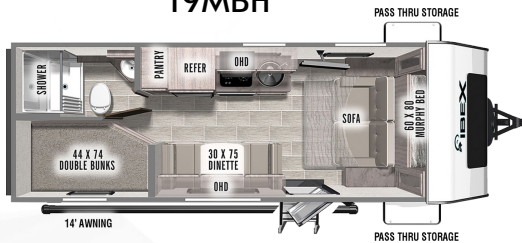

**7' WIDE**

**19MBH**

LENGTH: 24'4" UVW: 4134 LBS.

**19QTH**

LENGTH: 24' 11" UVW: 4489 LBS.

**19QBS**

LENGTH: 22'8" UVW: 3774 LBS.

**19RBM**

LENGTH: 21'11" UVW: 4314 LBS.

**8' WIDE**

**23RLDS**

LENGTH: 28' UVW: 5098 LBS.

**20BHS**

LENGTH: 25' UVW: 4626 LBS.

**24MTH**

LENGTH: 30' UVW: TBD