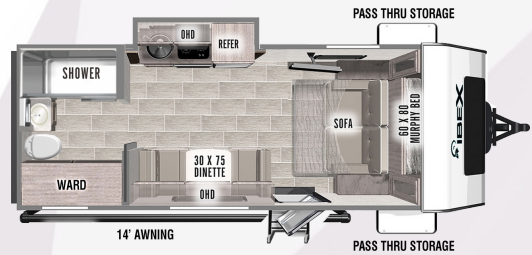

**7' WIDE**

**19MBH**

LENGTH: 24'4" UVW: 4134 LBS.

**19QTH**

LENGTH: 24' 11" UVW: 4489 LBS.

**19QBS**

LENGTH: 22'8" UVW: 3774 LBS.

**19RBM**

LENGTH: 21'11" UVW: 4314 LBS.

**8' WIDE**

**23RLDS**

LENGTH: 28' UVW: 5098 LBS.

**20BHS**

LENGTH: 25' UVW: 4626 LBS.

**24MTH**

LENGTH: 30' UVW: TBD