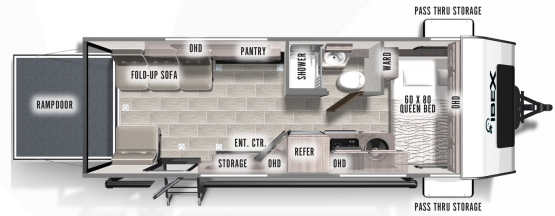

**7' WIDE**

**19MBH**

LENGTH: 24'4" UVW: 4134 LBS.

**19QTH**

LENGTH: 24' 11" UVW: 4489 LBS.

**19QBS**

LENGTH: 22'8" UVW: 3774 LBS.

**19RBM**

LENGTH: 21'11" UVW: 4314 LBS.

**8' WIDE**

**23RLDS**

LENGTH: 28' UVW: 5098 LBS.

**20BHS**

LENGTH: 25' UVW: 4626 LBS.

**24MTH**

LENGTH: 30' UVW: TBD