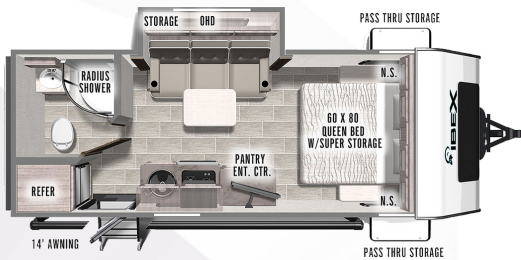

**7' WIDE**

**19MBH**

LENGTH: 24'4" UVW: 4134 LBS.

**19QTH**

LENGTH: 24' 11" UVW: 4489 LBS.

**19QBS**

LENGTH: 22'8" UVW: 3774 LBS.

**19RBM**

LENGTH: 21'11" UVW: 4314 LBS.

**8' WIDE**

**23RLDS**

LENGTH: 28' UVW: 5098 LBS.

**20BHS**

LENGTH: 25' UVW: 4626 LBS.

**24MTH**

LENGTH: 30' UVW: TBD