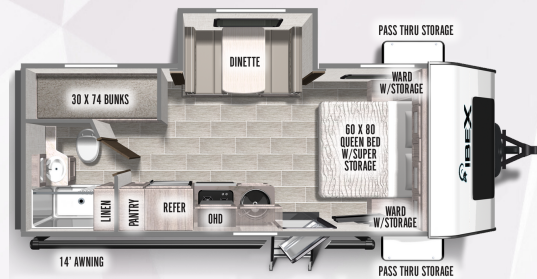

**7' WIDE**

**19MBH**

LENGTH: 24'4" UVW: 4134 LBS.

**19QTH**

LENGTH: 24' 11" UVW: 4489 LBS.

**19QBS**

LENGTH: 22'8" UVW: 3774 LBS.

**19RBM**

LENGTH: 21'11" UVW: 4314 LBS.

**8' WIDE**

**23RLDS**

LENGTH: 28' UVW: 5098 LBS.

**20BHS**

LENGTH: 25' UVW: 4626 LBS.

**24MTH**

LENGTH: 30' UVW: TBD