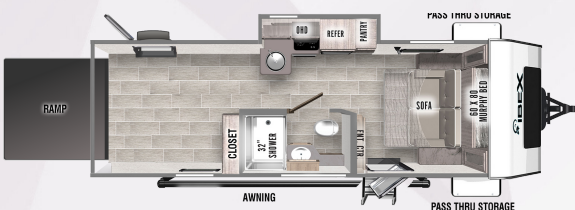

LENGTH: 21'11" UVW: 4314 LBS.

**8' WIDE**

**23RLDS**

LENGTH: 28' UVW: 5098 LBS.

**20BHS**

LENGTH: 25' UVW: 4626 LBS.

**24MTH**

LENGTH: 30' UVW: TBD