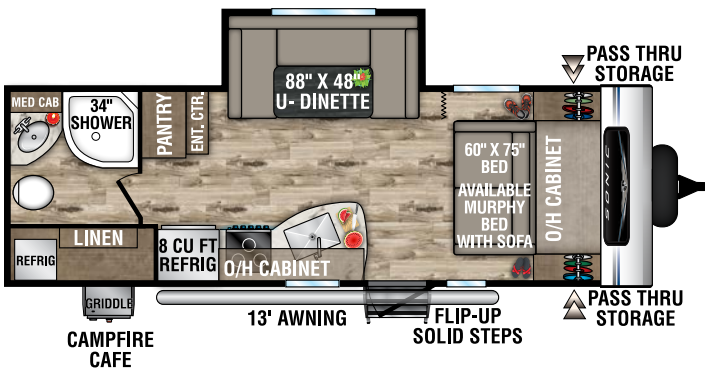

SONIC

Ultra-Lite Travel Trailers

2022

SN190VRB

UVW – 3,880 lbs. | Exterior Length – 23' 3" | Sleeps – 4

SN211VDB

UVW – 4,600 lbs. | Exterior Length – 27' | Sleeps – 8

SN211VRB

UVW – 4,350 lbs. | Exterior Length – 25' | Sleeps – 4

SN220VBH

UVW – 4,530 lbs. | Exterior Length – 26' 7" | Sleeps – 6

SN220VRB

UVW – 4,740 lbs. | Exterior Length – 27' | Sleeps – 4

SN231VRK

UVW – 4,540 lbs. | Exterior Length – 26' 11" | Sleeps – 6

2022 SONIC

SN231VRL

UVW – 4,520 lbs. | Exterior Length – 26'11" | Sleeps – 6

SN241VFK

UVW – 4,540 lbs. | Exterior Length – 28' 4" | Sleeps – 6

NEW

SN241VFL

UVW – TBD | Exterior Length – 28' 4" | Sleeps – 6