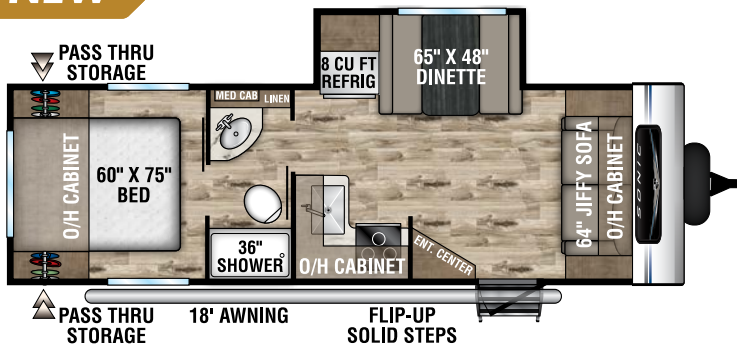

UVW – 4,350 lbs. | Exterior Length – 25' | Sleeps – 4

SN220VBH

UVW – 4,530 lbs. | Exterior Length – 26' 7" | Sleeps – 6

SN220VRB

UVW – 4,740 lbs. | Exterior Length – 27' | Sleeps – 4

SN231VRK

UVW – 4,540 lbs. | Exterior Length – 26' 11" | Sleeps – 6

2022 SONIC

SN231VRL

UVW – 4,520 lbs. | Exterior Length – 26'11" | Sleeps – 6

SN241VFK

UVW – 4,540 lbs. | Exterior Length – 28' 4" | Sleeps – 6

NEW

SN241VFL

UVW – TBD | Exterior Length – 28' 4" | Sleeps – 6