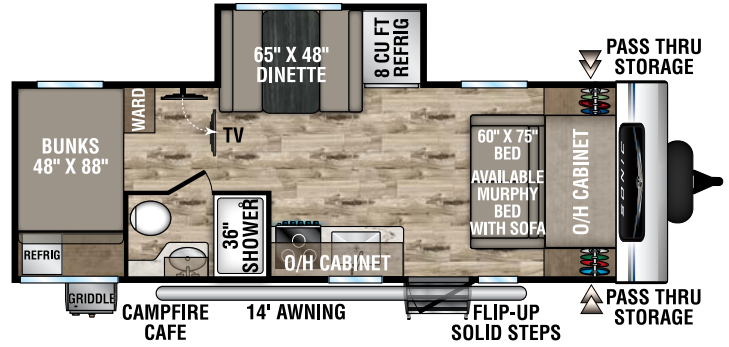

SONIC

Ultra-Lite Travel Trailers

2022

SN190VRB

UVW – 3,880 lbs. | Exterior Length – 23' 3" | Sleeps – 4

SN211VDB

UVW – 4,600 lbs. | Exterior Length – 27' | Sleeps – 8

SN211VRB

UVW – 4,350 lbs. | Exterior Length – 25' | Sleeps – 4

SN220VBH

UVW – 4,530 lbs. | Exterior Length – 26' 7" | Sleeps – 6

SN220VRB

UVW – 4,740 lbs. | Exterior Length – 27' | Sleeps – 4

SN231VRK

UVW – 4,540 lbs. | Exterior Length – 26' 11" | Sleeps – 6

2022 SONIC

SN231VRL

UVW – 4,520 lbs. | Exterior Length – 26'11" | Sleeps – 6

SN241VFK

UVW – 4,540 lbs. | Exterior Length – 28' 4" | Sleeps – 6

NEW

SN241VFL

UVW – TBD | Exterior Length – 28' 4" | Sleeps – 6