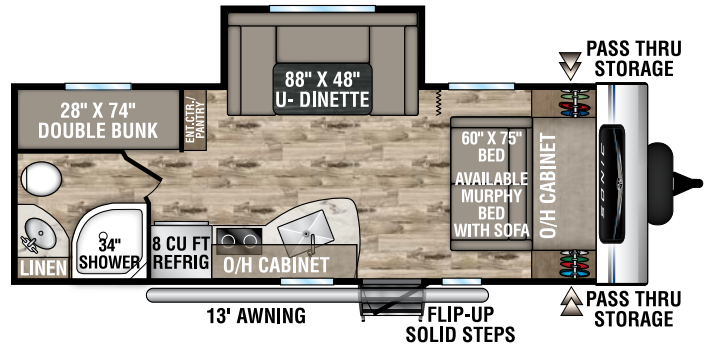

SONIC

Ultra-Lite Travel Trailers

2022

SN190VRB

UVW – 3,880 lbs. | Exterior Length – 23' 3" | Sleeps – 4

SN211VDB

UVW – 4,600 lbs. | Exterior Length – 27' | Sleeps – 8

SN211VRB

UVW – 4,350 lbs. | Exterior Length – 25' | Sleeps – 4

SN220VBH

UVW – 4,530 lbs. | Exterior Length – 26' 7" | Sleeps – 6

SN220VRB

UVW – 4,740 lbs. | Exterior Length – 27' | Sleeps – 4

SN231VRK

UVW – 4,540 lbs. | Exterior Length – 26' 11" | Sleeps – 6

2022 SONIC

SN231VRL

UVW – 4,520 lbs. | Exterior Length – 26'11" | Sleeps – 6

SN241VFK

UVW – 4,540 lbs. | Exterior Length – 28' 4" | Sleeps – 6

NEW

SN241VFL

UVW – TBD | Exterior Length – 28' 4" | Sleeps – 6