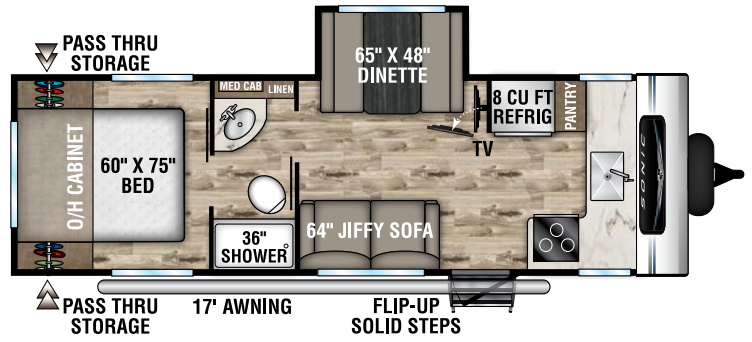

SONIC

Ultra-Lite Travel Trailers

2022

SN190VRB

UVW – 3,880 lbs. | Exterior Length – 23' 3" | Sleeps – 4

SN211VDB

UVW – 4,600 lbs. | Exterior Length – 27' | Sleeps – 8

SN211VRB

UVW – 4,350 lbs. | Exterior Length – 25' | Sleeps – 4

SN220VBH

UVW – 4,530 lbs. | Exterior Length – 26' 7" | Sleeps – 6

SN220VRB

UVW – 4,740 lbs. | Exterior Length – 27' | Sleeps – 4

SN231VRK

UVW – 4,540 lbs. | Exterior Length – 26' 11" | Sleeps – 6

2022 SONIC

SN231VRL

UVW – 4,520 lbs. | Exterior Length – 26'11" | Sleeps – 6

SN241VFK

UVW – 4,540 lbs. | Exterior Length – 28' 4" | Sleeps – 6

NEW

SN241VFL

UVW – TBD | Exterior Length – 28' 4" | Sleeps – 6