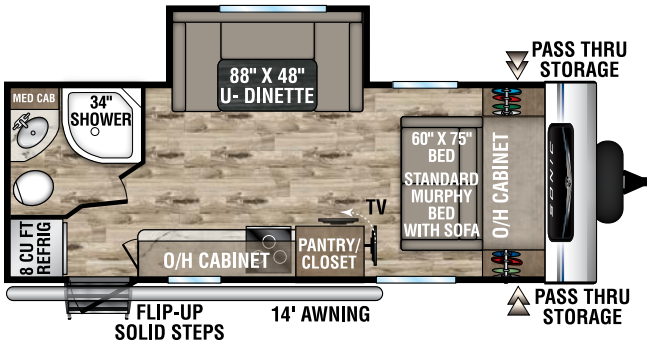

SONIC

Ultra-Lite Travel Trailers

2022

SN190VRB

UVW – 3,880 lbs. | Exterior Length – 23' 3" | Sleeps – 4

SN211VDB

UVW – 4,600 lbs. | Exterior Length – 27' | Sleeps – 8

SN211VRB

UVW – 4,350 lbs. | Exterior Length – 25' | Sleeps – 4

SN220VBH

UVW – 4,530 lbs. | Exterior Length – 26' 7" | Sleeps – 6

SN220VRB

UVW – 4,740 lbs. | Exterior Length – 27' | Sleeps – 4

SN231VRK

UVW – 4,540 lbs. | Exterior Length – 26' 11" | Sleeps – 6

2022 SONIC

SN231VRL

UVW – 4,520 lbs. | Exterior Length – 26'11" | Sleeps – 6

SN241VFK

UVW – 4,540 lbs. | Exterior Length – 28' 4" | Sleeps – 6

NEW

SN241VFL

UVW – TBD | Exterior Length – 28' 4" | Sleeps – 6