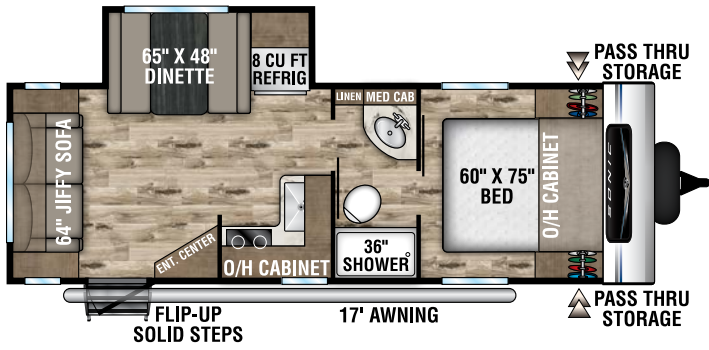

SONIC

Ultra-Lite Travel Trailers

2022

SN190VRB

UVW – 3,880 lbs. | Exterior Length – 23' 3" | Sleeps – 4

SN211VDB

UVW – 4,600 lbs. | Exterior Length – 27' | Sleeps – 8

SN211VRB

UVW – 4,350 lbs. | Exterior Length – 25' | Sleeps – 4

SN220VBH

UVW – 4,530 lbs. | Exterior Length – 26' 7" | Sleeps – 6

SN220VRB

UVW – 4,740 lbs. | Exterior Length – 27' | Sleeps – 4

SN231VRK

UVW – 4,540 lbs. | Exterior Length – 26' 11" | Sleeps – 6

2022 SONIC

SN231VRL

UVW – 4,520 lbs. | Exterior Length – 26'11" | Sleeps – 6

SN241VFK

UVW – 4,540 lbs. | Exterior Length – 28' 4" | Sleeps – 6

NEW

SN241VFL

UVW – TBD | Exterior Length – 28' 4" | Sleeps – 6