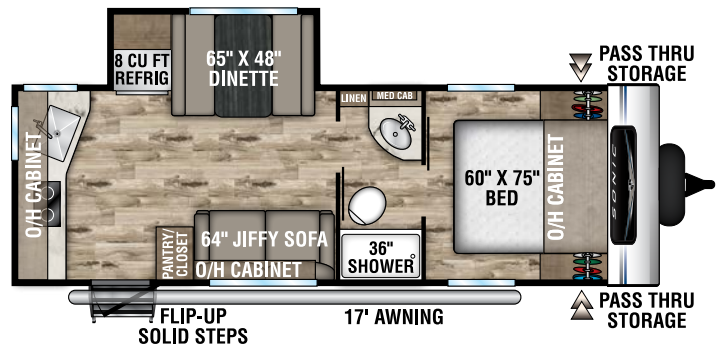

SONIC

Ultra-Lite Travel Trailers

2022

SN190VRB

UVW – 3,880 lbs. | Exterior Length – 23' 3" | Sleeps – 4

SN211VDB

UVW – 4,600 lbs. | Exterior Length – 27' | Sleeps – 8

SN211VRB

UVW – 4,350 lbs. | Exterior Length – 25' | Sleeps – 4

SN220VBH

UVW – 4,530 lbs. | Exterior Length – 26' 7" | Sleeps – 6

SN220VRB

UVW – 4,740 lbs. | Exterior Length – 27' | Sleeps – 4

SN231VRK

UVW – 4,540 lbs. | Exterior Length – 26' 11" | Sleeps – 6

2022 SONIC

SN231VRL

UVW – 4,520 lbs. | Exterior Length – 26'11" | Sleeps – 6

SN241VFK

UVW – 4,540 lbs. | Exterior Length – 28' 4" | Sleeps – 6

NEW

SN241VFL

UVW – TBD | Exterior Length – 28' 4" | Sleeps – 6