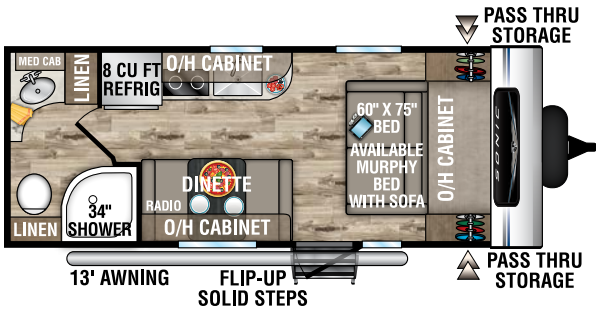

SONIC

Ultra-Lite Travel Trailers

2022

SN190VRB

UVW – 3,880 lbs. | Exterior Length – 23' 3" | Sleeps – 4

SN211VDB

UVW – 4,600 lbs. | Exterior Length – 27' | Sleeps – 8

SN211VRB

UVW – 4,350 lbs. | Exterior Length – 25' | Sleeps – 4

SN220VBH

UVW – 4,530 lbs. | Exterior Length – 26' 7" | Sleeps – 6

SN220VRB

UVW – 4,740 lbs. | Exterior Length – 27' | Sleeps – 4

SN231VRK

UVW – 4,540 lbs. | Exterior Length – 26' 11" | Sleeps – 6

2022 SONIC

SN231VRL

UVW – 4,520 lbs. | Exterior Length – 26'11" | Sleeps – 6

SN241VFK

UVW – 4,540 lbs. | Exterior Length – 28' 4" | Sleeps – 6

NEW

SN241VFL

UVW – TBD | Exterior Length – 28' 4" | Sleeps – 6