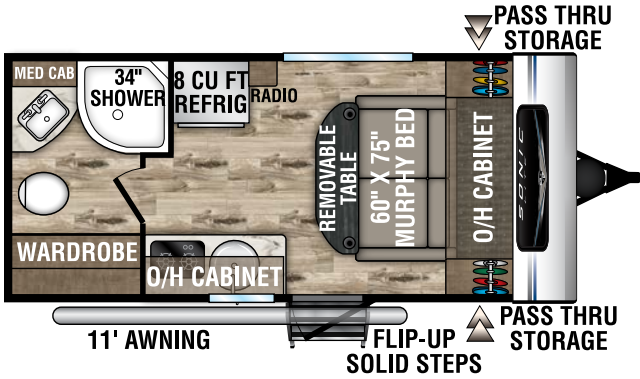

SONIC LITE

Ultra-Lite Travel Trailers

2022

SL150VRB

UVW – 3,160 lbs. | Exterior Length – 19' 11" | Sleeps – 2

SL150VRK

UVW – 3,020 lbs. | Exterior Length – 19' 1" | Sleeps – 2

NEW
w/Campfire
Cafe!

SL160VBH

UVW – 3,590 lbs. | Exterior Length – 21' 3" | Sleeps – 4

SL169VMK

UVW – 3,500 lbs. | Exterior Length – 21' 1" | Sleeps – 4

2022 SONIC LITE

SL169VRK

UVW – 3,620 lbs. | Exterior Length – 22'1" | Sleeps – 4

NEW
w/Campfire
Cafe!

SL169VUD

UVW – 3,450 lbs. | Exterior Length – 21'10" | Sleeps – 6

MXG FRAME
The Next Generation in RV Frame Technology

RV COMPOSITE PANELS
AZDEL
ONBOARD®

985 N 900 W | Shipshewana, IN 46565 | www.venture-rv.com