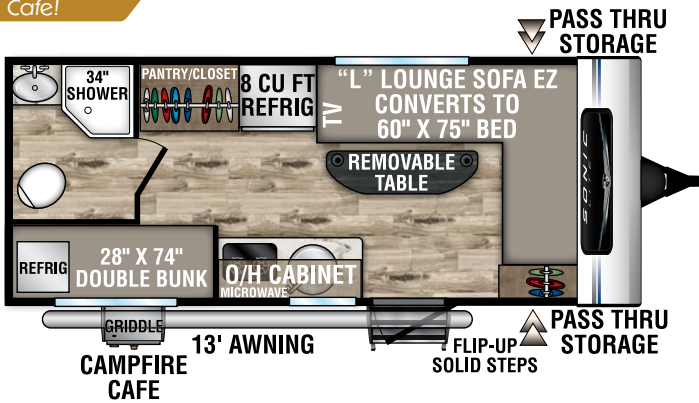

SONIC LITE

Ultra-Lite Travel Trailers

2022

SL150VRB

UVW – 3,160 lbs. | Exterior Length – 19' 11" | Sleeps – 2

SL150VRK

UVW – 3,020 lbs. | Exterior Length – 19' 1" | Sleeps – 2

NEW
w/Campfire
Cafe!

SL160VBH

UVW – 3,590 lbs. | Exterior Length – 21' 3" | Sleeps – 4

SL169VMK

UVW – 3,500 lbs. | Exterior Length – 21' 1" | Sleeps – 4

2022 SONIC LITE

SL169VRK

UVW – 3,620 lbs. | Exterior Length – 22'1" | Sleeps – 4

NEW
w/Campfire
Cafe!

SL169VUD

UVW – 3,450 lbs. | Exterior Length – 21'10" | Sleeps – 6

MXG FRAME
The Next Generation in RV Frame Technology

RV COMPOSITE PANELS
AZDEL
ONBOARD®

985 N 900 W | Shipshewana, IN 46565 | www.venture-rv.com