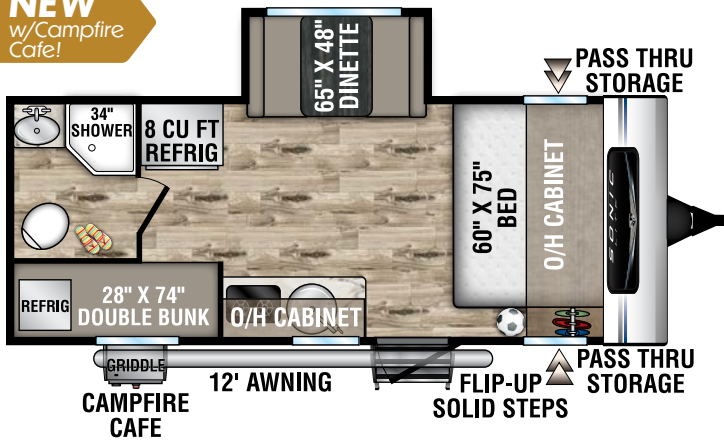

SL160VBH

UVW – 3,590 lbs. | Exterior Length – 21' 3" | Sleeps – 4

SL169VMK

UVW – 3,500 lbs. | Exterior Length – 21' 1" | Sleeps – 4

2022 SONIC LITE

SL169VRK

UVW – 3,620 lbs. | Exterior Length – 22'1" | Sleeps – 4

NEW
w/Campfire
Cafe!

SL169VUD

UVW – 3,450 lbs. | Exterior Length – 21'10" | Sleeps – 6

MXG FRAME
The Next Generation in RV Frame Technology

RV COMPOSITE PANELS
AZDEL
ONBOARD®

985 N 900 W | Shipshewana, IN 46565 | www.venture-rv.com