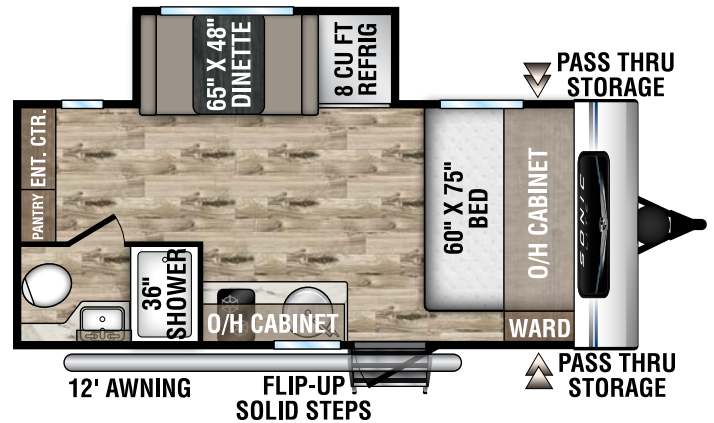

SONIC LITE

Ultra-Lite Travel Trailers

2022

SL150VRB

UVW – 3,160 lbs. | Exterior Length – 19' 11" | Sleeps – 2

SL150VRK

UVW – 3,020 lbs. | Exterior Length – 19' 1" | Sleeps – 2

NEW
w/Campfire
Cafe!

SL160VBH

UVW – 3,590 lbs. | Exterior Length – 21' 3" | Sleeps – 4

SL169VMK

UVW – 3,500 lbs. | Exterior Length – 21' 1" | Sleeps – 4

2022 SONIC LITE

SL169VRK

UVW – 3,620 lbs. | Exterior Length – 22'1" | Sleeps – 4

NEW
w/Campfire
Cafe!

SL169VUD

UVW – 3,450 lbs. | Exterior Length – 21'10" | Sleeps – 6

MXG FRAME
The Next Generation in RV Frame Technology

RV COMPOSITE PANELS
AZDEL
ONBOARD®

985 N 900 W | Shipshewana, IN 46565 | www.venture-rv.com