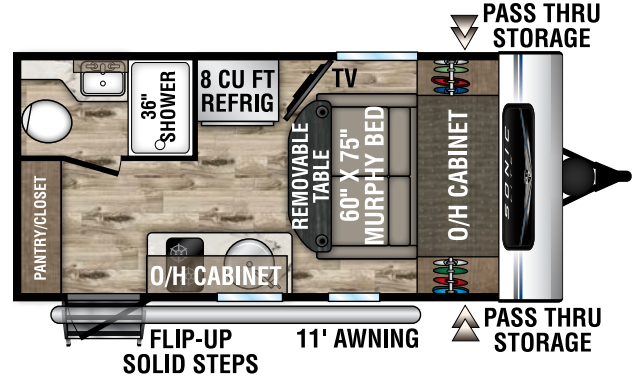

SONIC LITE

Ultra-Lite Travel Trailers

2022

SL150VRB

UVW – 3,160 lbs. | Exterior Length – 19' 11" | Sleeps – 2

SL150VRK

UVW – 3,020 lbs. | Exterior Length – 19' 1" | Sleeps – 2

NEW
w/Campfire
Cafe!

SL160VBH

UVW – 3,590 lbs. | Exterior Length – 21' 3" | Sleeps – 4

SL169VMK

UVW – 3,500 lbs. | Exterior Length – 21' 1" | Sleeps – 4

2022 SONIC LITE

SL169VRK

UVW – 3,620 lbs. | Exterior Length – 22'1" | Sleeps – 4

NEW
w/Campfire
Cafe!

SL169VUD

UVW – 3,450 lbs. | Exterior Length – 21'10" | Sleeps – 6

MXG FRAME
The Next Generation in RV Frame Technology

RV COMPOSITE PANELS
AZDEL
ONBOARD®

985 N 900 W | Shipshewana, IN 46565 | www.venture-rv.com