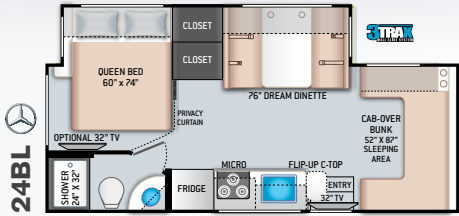

FOUR WINDS®