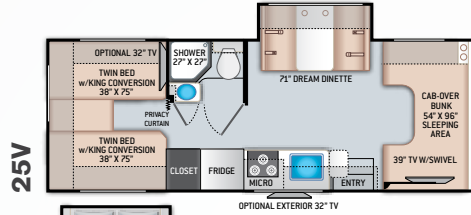

FOUR WINDS®