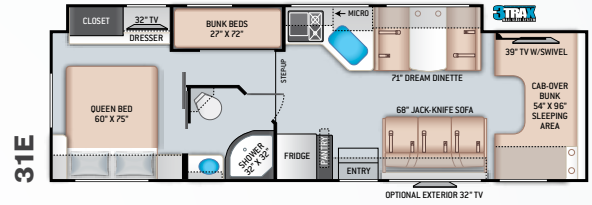

FOUR WINDS®