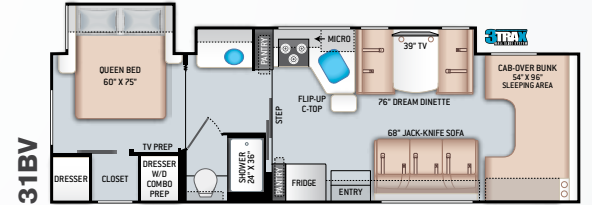

FOUR WINDS®