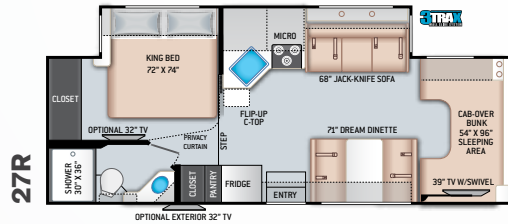

FOUR WINDS®