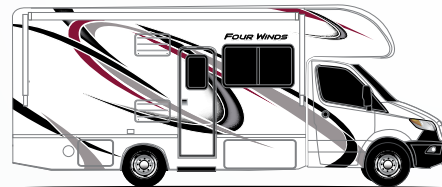

FIRECRACKER RED
(SPRINTERS)