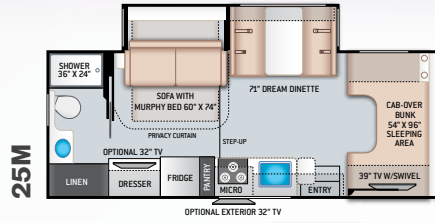

FOUR WINDS®