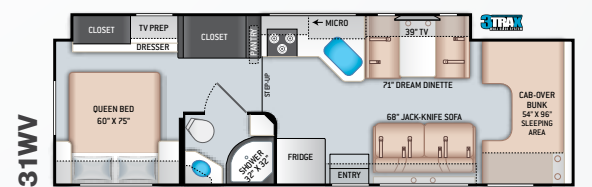

FOUR WINDS®