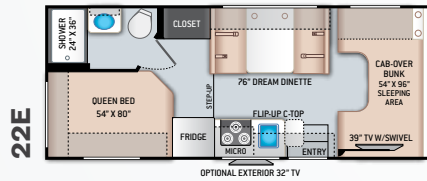

FOUR WINDS®