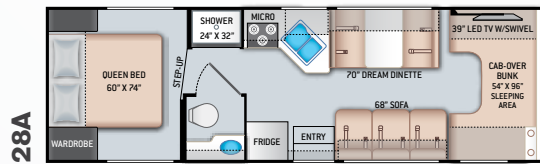

FOUR WINDS®