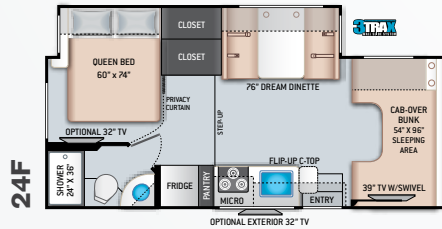

FOUR WINDS®