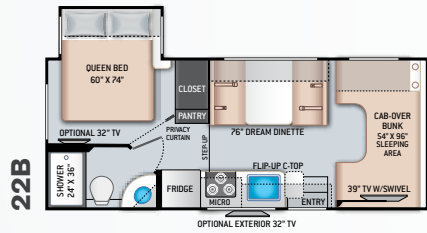

FOUR WINDS®