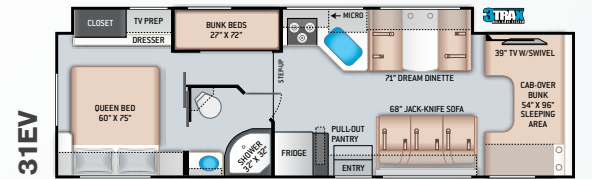

FOUR WINDS®