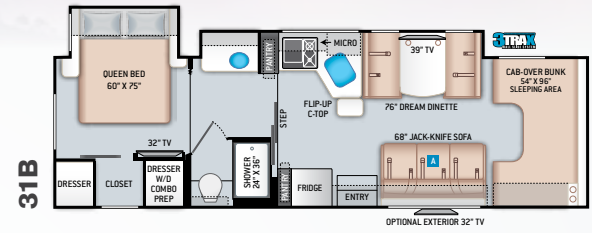

FOUR WINDS®