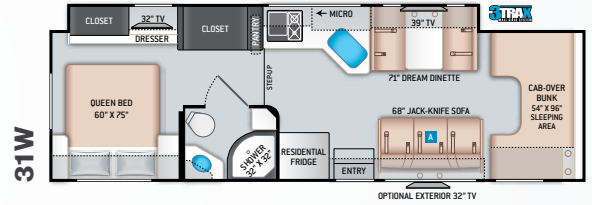

FOUR WINDS®