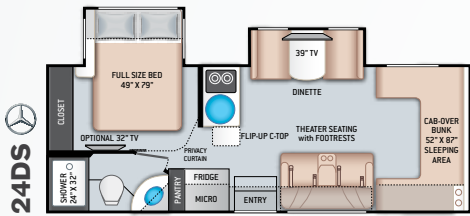

FOUR WINDS®