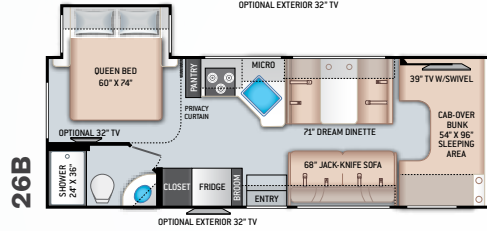

FOUR WINDS®