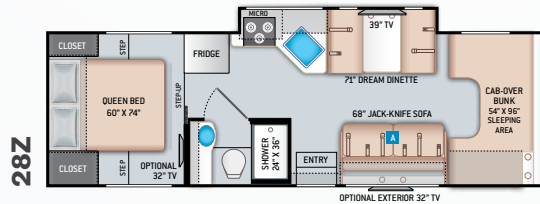

FOUR WINDS®