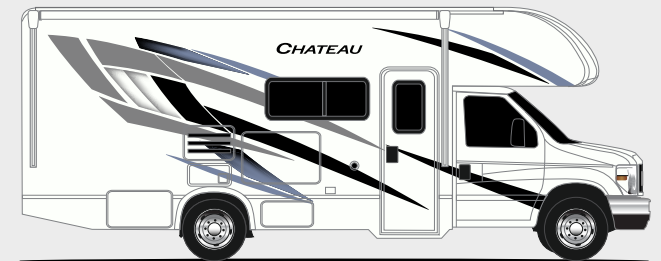

SUMMER BREEZE

CHATEAU®